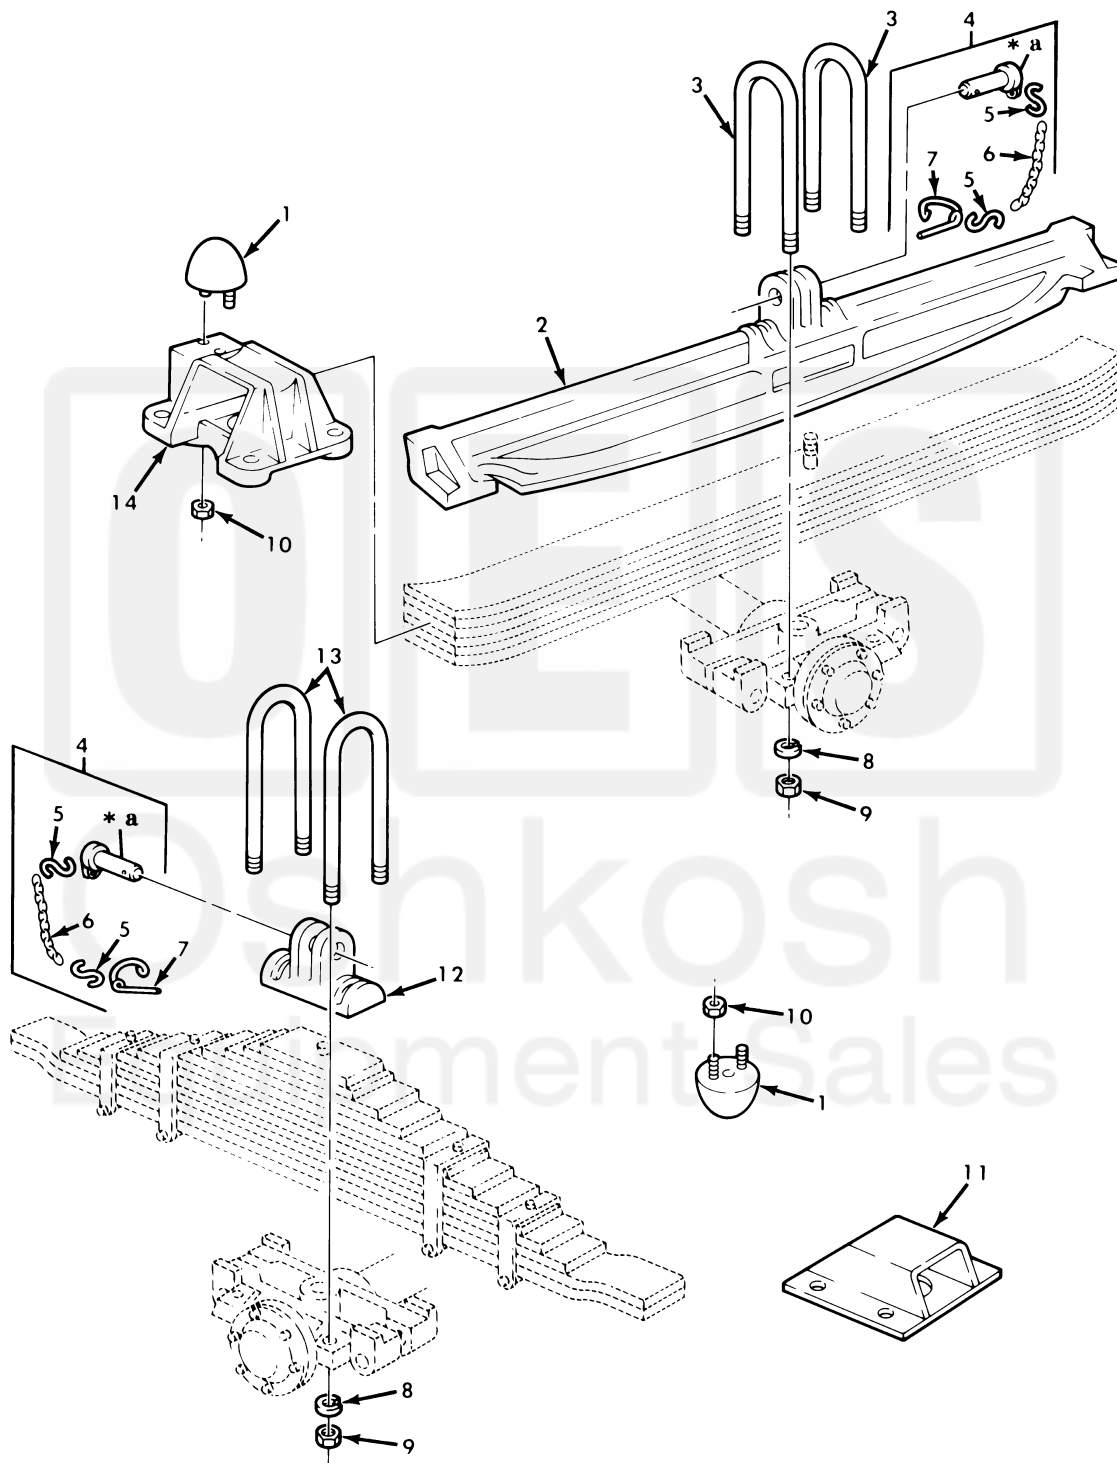

UNIT, DIRECT SUPPORT, AND GENERAL SUPPORT MAINTENANCE  
REPAIR PARTS AND SPECIAL TOOLS LIST  
TRUCK, 5-TON, 6X6, M809 SERIES TRUCKS (DIESEL)

\* a PART OF ITEM 4

Figure 245. Rear Leaf Spring Mounting Hardware.

(1) ITEM NO	(2) SMR CODE	(3) NSN	(4) CAGEC	(5) PART NUMBER	(6) DESCRIPTION AND USABLE ON CODE (UOC)	(7) QTY
GROUP 1601 SPRINGS						
FIG. 245 REAR LEAF SPRING MOUNTING HARDWARE						
1	PAOZZ	5340-00-740-9335	19207	7409335	BUMPER, NONMETALLIC.....	4
2	PAOZZ	2540-00-040-2308	19207	8330265	BEAM, SUSPENSION SPR.....	2
						UOC: 622
3	PAOZZ	5306-00-869-6549	19207	10871251	BOLT, U.....	4
						UOC: 622
4	PAOZZ	5315-01-206-2239	19207	7339966-1	PIN ASSEMBLY, RETAI.....	2
5	PAOZZ	4030-00-236-0843	96906	MS87006-11	.HOOK, CHAIN, S.....	2
6	MOOZZ		80244	42-C-15120-215	.CHAIN, WELDLESS MAKE FROM CHAIN, WELDLESS, P/N 819906.....	1
7	PAOZZ	5315-01-108-7340	19207	7339964	.PIN, RETAINING.....	1
8	PAOZZ	5310-00-926-5885	96906	MS35340-53	WASHER, LOCK REAR SPRING U-BOLT.....	8
9	PAOZZ	5310-00-700-7127	19207	7007127	NUT, PLAIN, HEXAGON.....	8
10	PAOZZ	5310-00-984-3806	96906	MS51922-9	NUT, SELF-LOCKING, HE.....	8
11	PFOZZ	2510-00-734-6998	19207	7979363	BRACKET, SPRING MOUN.....	4
						UOC: 614, 620, 621, 622, 623, 624, 625, 626, 627, 628, 629, 630, 632, 633, 634, 635, 637, 638
12	PAOZZ	5340-01-291-9205	19207	12356765	HOLDER, SPRING.....	2
						UOC: 614, 620, 621, 623, 624, 625, 626, 627, 628, 629, 630, 631, 632, 633, 634, 635, 637, 638
13	PAOZZ	5306-00-741-1113	19207	10883203	BOLT, U.....	4
						UOC: 614, 620, 621, 623, 624, 625, 626, 627, 628, 629, 630, 631, 632, 633, 634, 635, 637, 638
13	PAOZZ	5306-00-575-5419	19207	8741539	BOLT, U.....	4
						UOC: 622
14	PAOZZ	5340-00-418-1009	19207	8758275	SUPPORT, REAR SPRING.....	4
						UOC: 622

END OF FIGURE